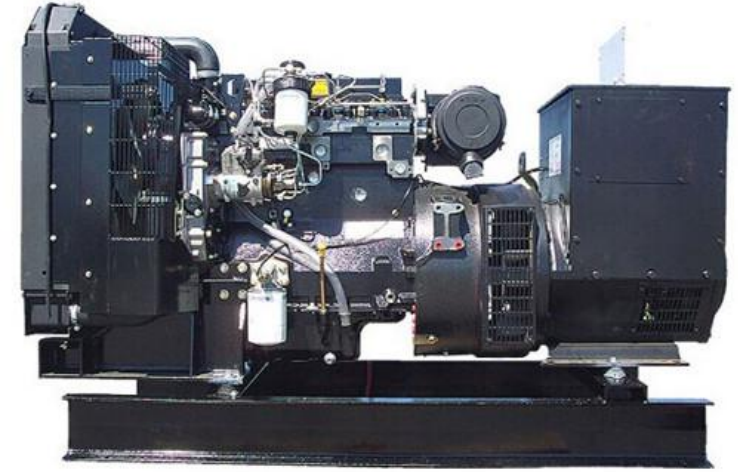

### **HPM220 Perkins Diesel Power Generator (1306C-E87TAG3)**

**160kW-200kVA  
176kW-220kVA  
50Hz**

#### Equipment

Engine and alternator mounted on same frame steel skid.  
Build in damper for anti-vibration.  
Compact design, easy to operate and maintain.  
Perkins brand engine.  
Top brand AC alternator.  
Full range protections, alarms with auto shutdown features.  
Comply with ISO8628 national standard and ISO9001 quality standard. Specially designed horizontal/vertical, engine driven/electrical radiator. Industrial, Residential silencers.  
Catalytic converters.  
Heat exchangers.  
Special spark arrestor silencers.  
Standard set for "CE" certification.  
Sound & Weatherproof canopy optional.  
Spring, seismic anti-vibration mounts.  
Advanced facility for FAT.